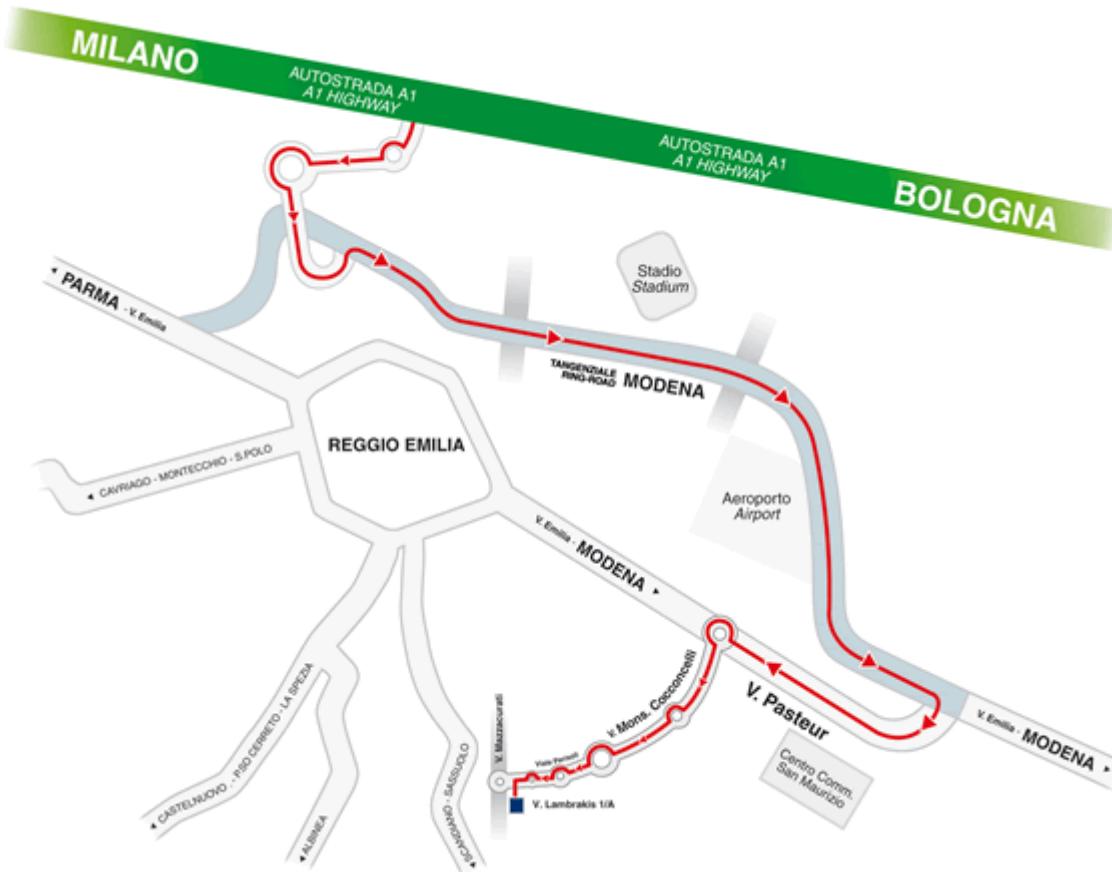

WHERE WE ARE

CELLULAR ITALIA S.P.A.

Cellular Italia S.p.A.

Via Grigoris Lambrakis, 1/A
(angolo via Mazzacurati)
42100-Reggio Emilia
ITALY

TEL.: +39-0522-334002

Instructions for reaching Cellular Italia from motorway exit:

1. Motorway A1 Reggio Emilia exit
2. Follow signs for Carpi-Modena ring-road
3. Enter the ring-road in the direction of Modena
4. Continue until the end of the ring-road exit 1 direction of city centre (enter via Pasteur)
5. At roundabout 1, follow the sign for Scandiano, Sassuolo, Ospedale (enter Via Monsignor Cocconcelli)
6. At roundabout 2, follow the sign for Scandiano, Sassuolo, Ospedale
7. At roundabout (3), follow the sign for Via Mazzacurati, Ospedale (enter Viale Parisoli)
8. At roundabout (4), follow the sign for Via Mazzacurati
9. At roundabout (5), follow the sign for Via Mazzacurati
10. Before roundabout (6), enter the Cellular car-park